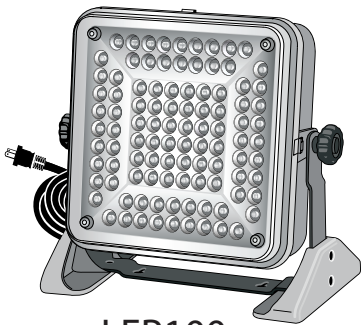

# Ultra Bright LED Flood Lights

LEPC100  
12 VOLTS DC

LEP100  
125 VOLTS AC

All of our products meet or exceed UL standards.

STAMPING AND MANUFACTURING CO., INC.

45 Years... Doing It Better!

"TOMORROW'S TECHNOLOGY TODAY"

# Ultra Bright LED Flood Lights

LEP100

CATALOG NO.	CATALOG PAGE NO.	DESCRIPTION	PK	WT.	UPC
LEP100	3	100 LED Flood Light, 125V AC, 10 Ft. Cord	4	10.6#	0-40082-01071-9

- ENERGY EFFICIENT LED LIGHT SOURCE, ONLY 8 WATTS
- STAYS COOL IN USE
- RAINPROOF
- CONVENIENT ON/OFF SWITCH
- LIGHT ROTATES 360 WITHIN STAND TO DIRECT LIGHT
- WALL MOUNTING CAPABILITY; HARDWARE INCLUDED
- DURABLE POLY-CARBONATE LENS AND ABS HOUSING
- 10 FT. 18 GAUGE SJTOW, COLD WEATHER FLEXIBLE CORD
- CONTRACTORS—MECHANICS—HOMEOWNERS

CATALOG NO.	CATALOG PAGE NO.	DESCRIPTION	PK	WT.	UPC
LEPC100	3	100 LED Flood Light with auto-accessory plug, 12V DC, 15 Ft. Cord	4	10.6#	0-40082-01088-7

- SAME AS LEP100 EXCEPT COMES WITH AUTO – ACCESSORY PLUG AND 15 FT. CORD.
- AUTOMOTIVE – MARINE – HOME